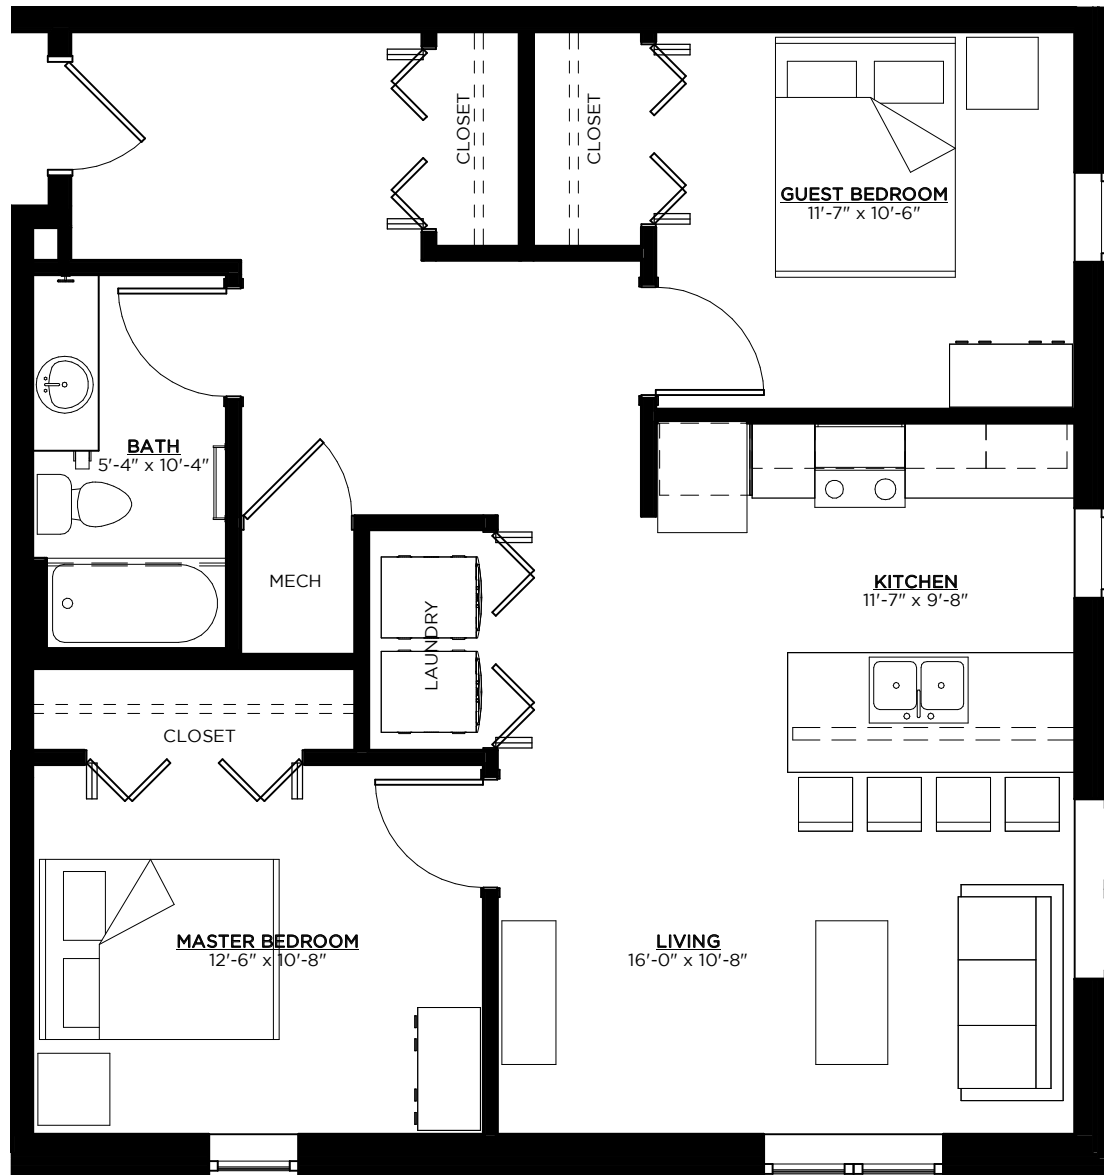

2 BED / 1 BATH - Unit C
 912 sqft

FLOOR PLAN

2 BED / 1 BATH - Unit D
 990 sqft

FLOOR PLAN

ALLEY POYNER MACCHIETTO ARCHITECTURE

NOBILITYPOINT

AT HIGHLANDER

2 BED / 1 BATH - Unit F
887 sqft

FLOOR PLAN

ALLEY POYNER MACCHIETTO ARCHITECTURE

NOBILITYPOINT

AT HIGHLANDER