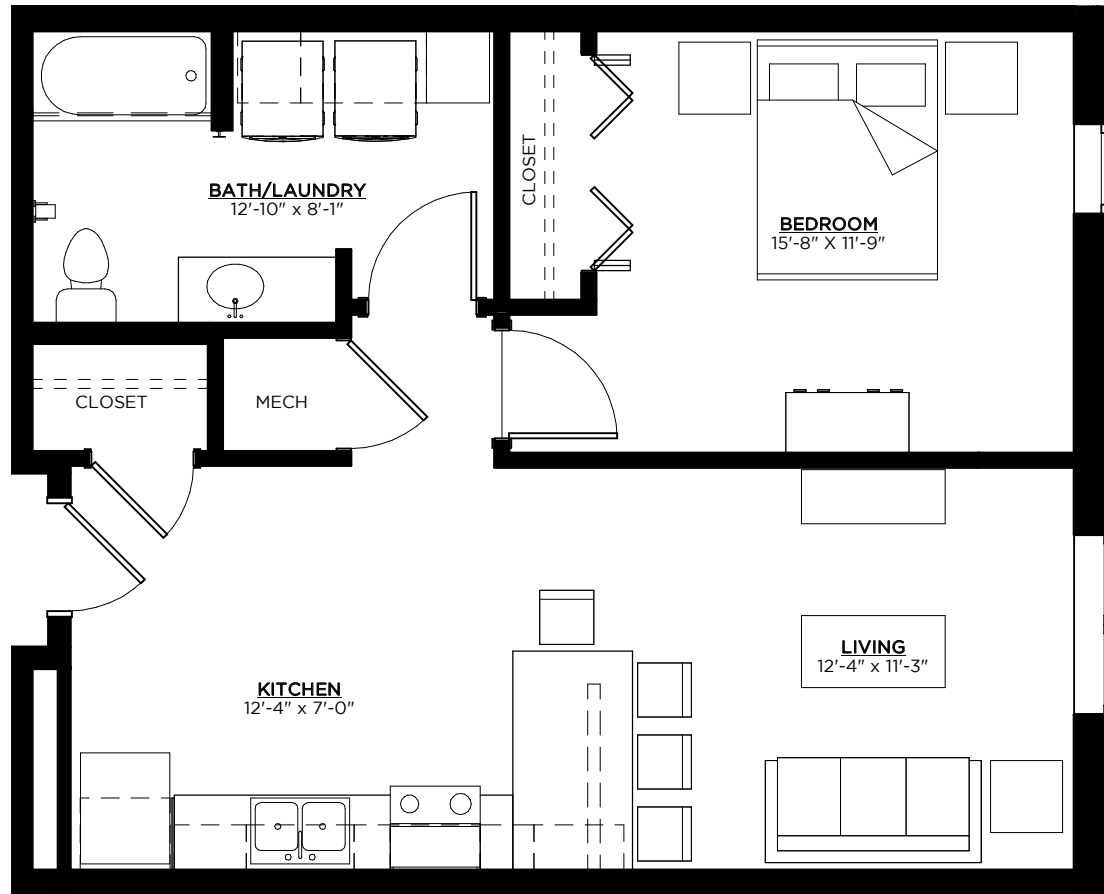

1 BED / 1 BATH - Unit A
678 sqft

FLOOR PLAN

ALLEY POYNER MACCHIETTO ARCHITECTURE

NOBILITYPOINT

AT HIGHLANDER

1 BED / 1 BATH - Unit B
734 sqft

FLOOR PLAN

ALLEY POYNER MACCHIETTO ARCHITECTURE

NOBILITYPOINT

AT HIGHLANDER

1 BED / 1 BATH - Unit E
675 sqft

FLOOR PLAN

ALLEY POYNER MACCHIETTO ARCHITECTURE

NOBILITYPOINT

AT HIGHLANDER

1 BED / 1 BATH - Unit G
590 sqft

FLOOR PLAN