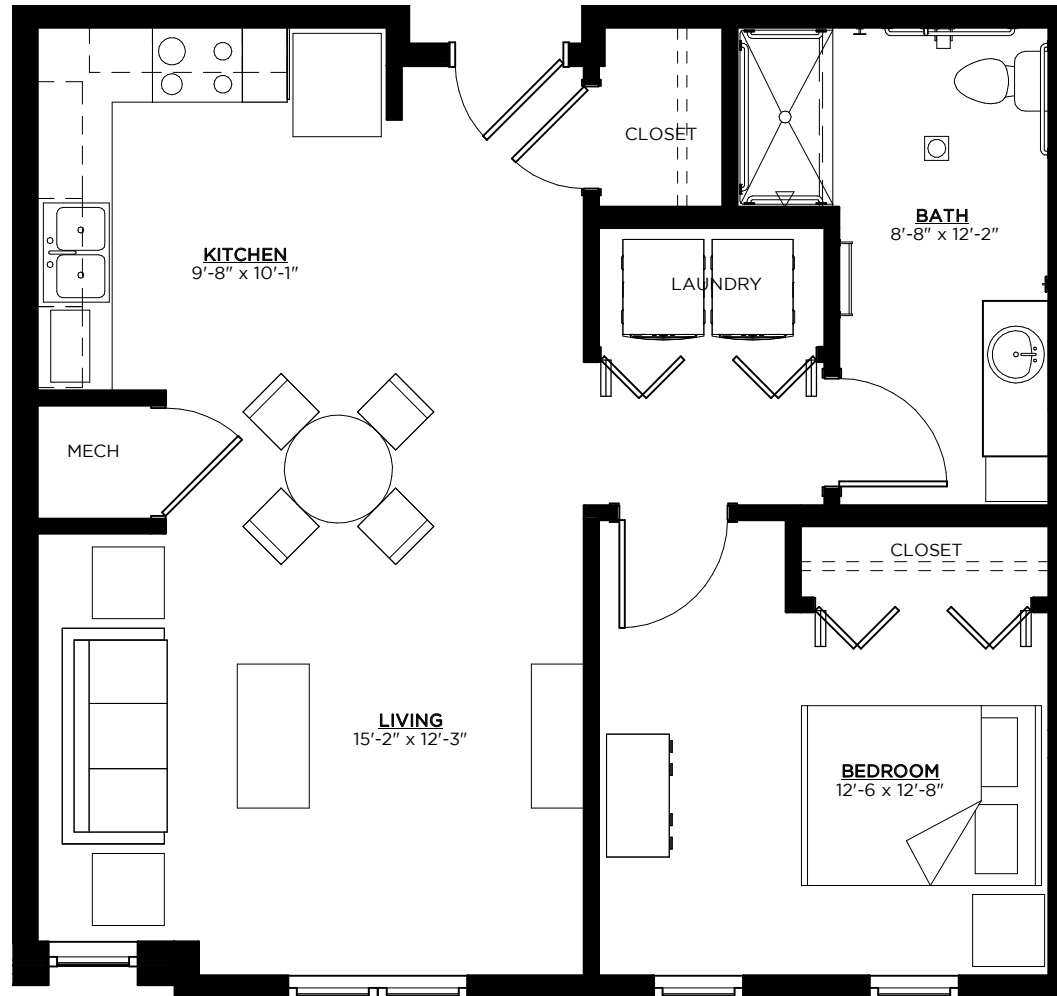

1 BED / 1 BATH - Unit A
678 sqft

FLOOR PLAN

ALLEY POYNER MACCHIETTO ARCHITECTURE

NOBILITYPOINT

AT HIGHLANDER

1 BED / 1 BATH - Unit B
734 sqft

FLOOR PLAN

ALLEY POYNER MACCHIETTO ARCHITECTURE

NOBILITYPOINT

AT HIGHLANDER

1 BED / 1 BATH - Unit E
675 sqft

FLOOR PLAN

ALLEY POYNER MACCHIETTO ARCHITECTURE

NOBILITYPOINT

AT HIGHLANDER

1 BED / 1 BATH - Unit G
590 sqft

FLOOR PLAN