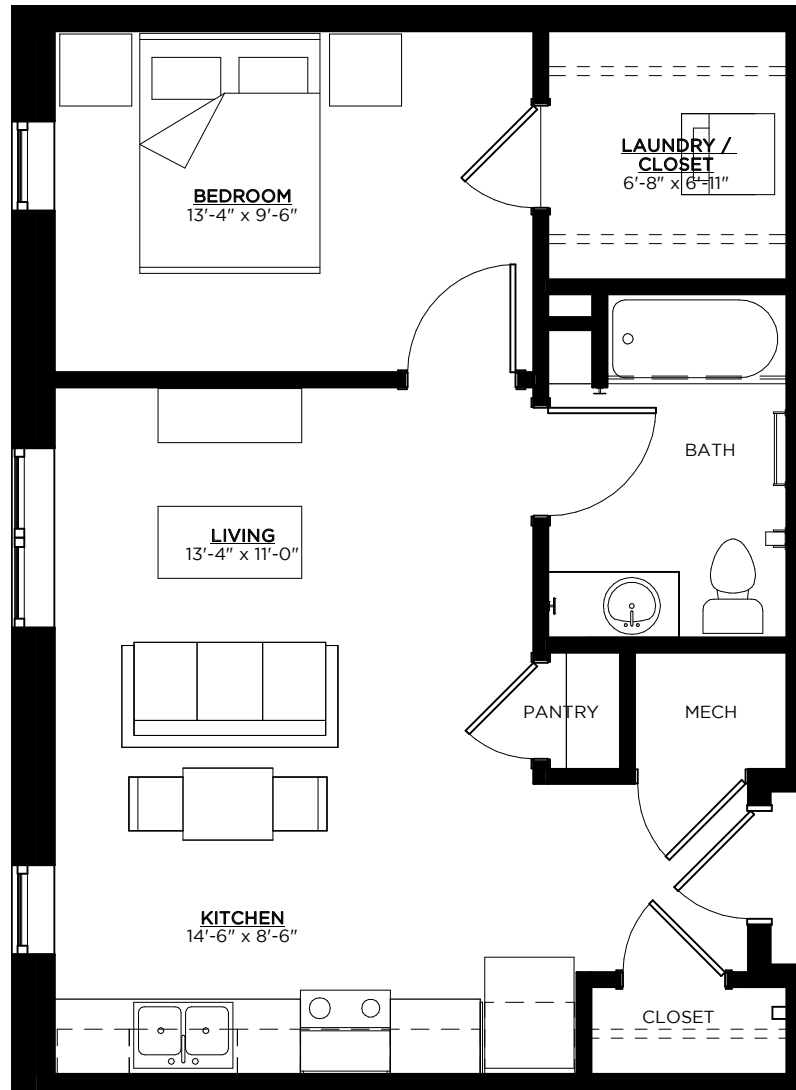

1 BED / 1 BATH - Unit A
678 sqft

FLOOR PLAN

ALLEY POYNER MACCHIETTO ARCHITECTURE

NOBILITYPOINT

AT HIGHLANDER

1 BED / 1 BATH - Unit B
734 sqft

FLOOR PLAN

ALLEY POYNER MACCHIETTO ARCHITECTURE

NOBILITYPOINT

AT HIGHLANDER

1 BED / 1 BATH - Unit E
675 sqft

FLOOR PLAN

ALLEY POYNER MACCHIETTO ARCHITECTURE

NOBILITYPOINT

AT HIGHLANDER

1 BED / 1 BATH - Unit G
590 sqft

FLOOR PLAN